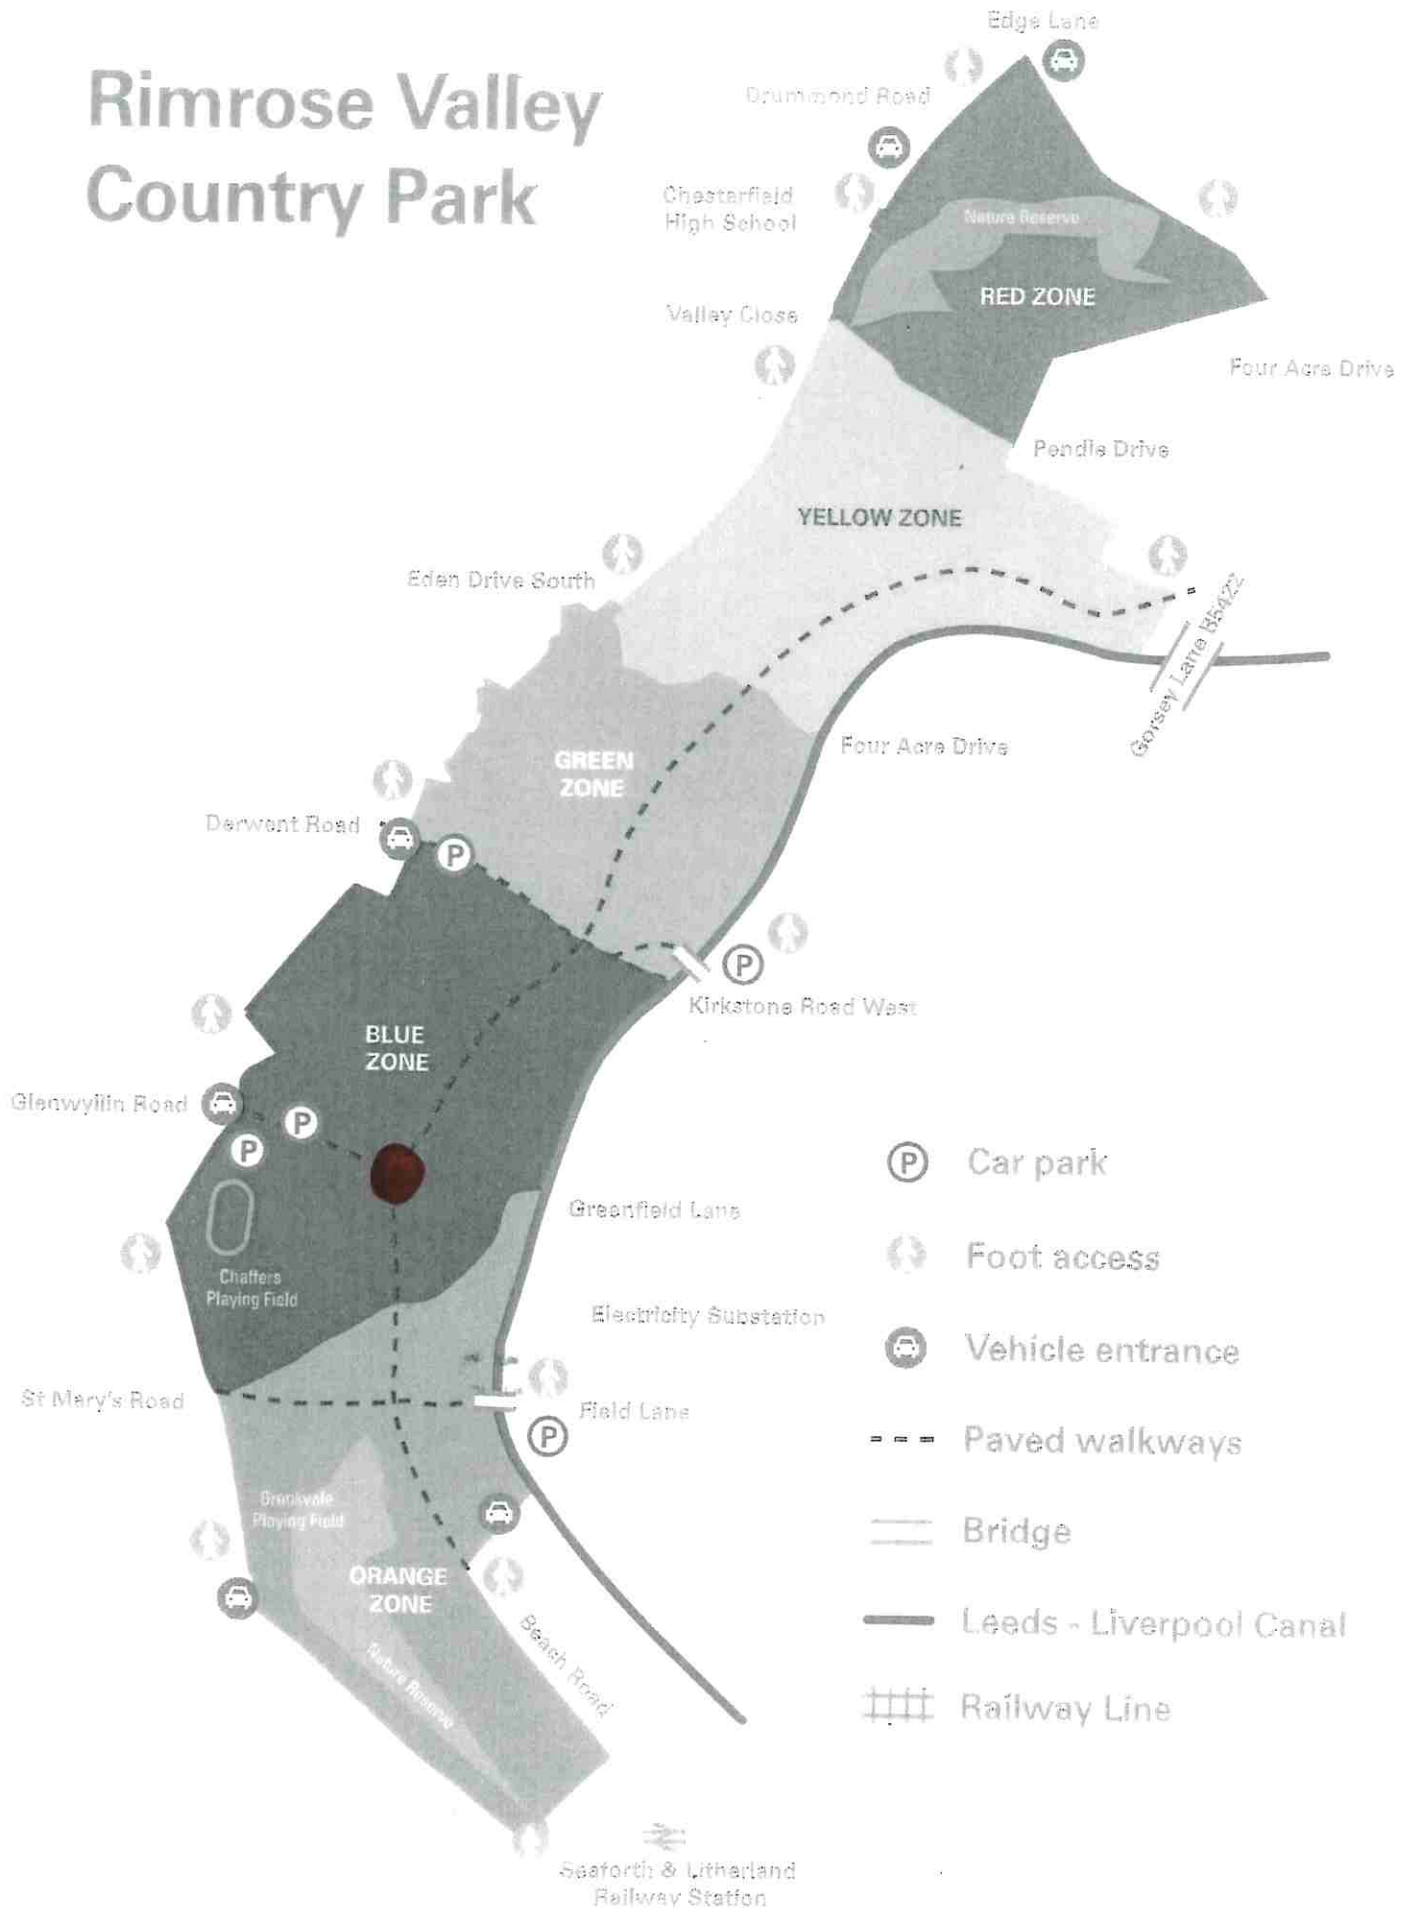

Get Your Bike Marked & Registered **FREE**

By MERSEYSIDE POLICE

Date 3/7/22

Time 10am - 1600

Location RIM ROSE VALLEY PARK

BikeRegister deters cycle thieves and reunites stolen bikes with their owners.
Working in partnership with all UK police forces.

Official Police Security Initiative

Rimrose Valley Country Park

- Car park
- Foot access
- Vehicle entrance
- Paved walkways
- Bridge
- Leeds - Liverpool Canal
- Railway Line